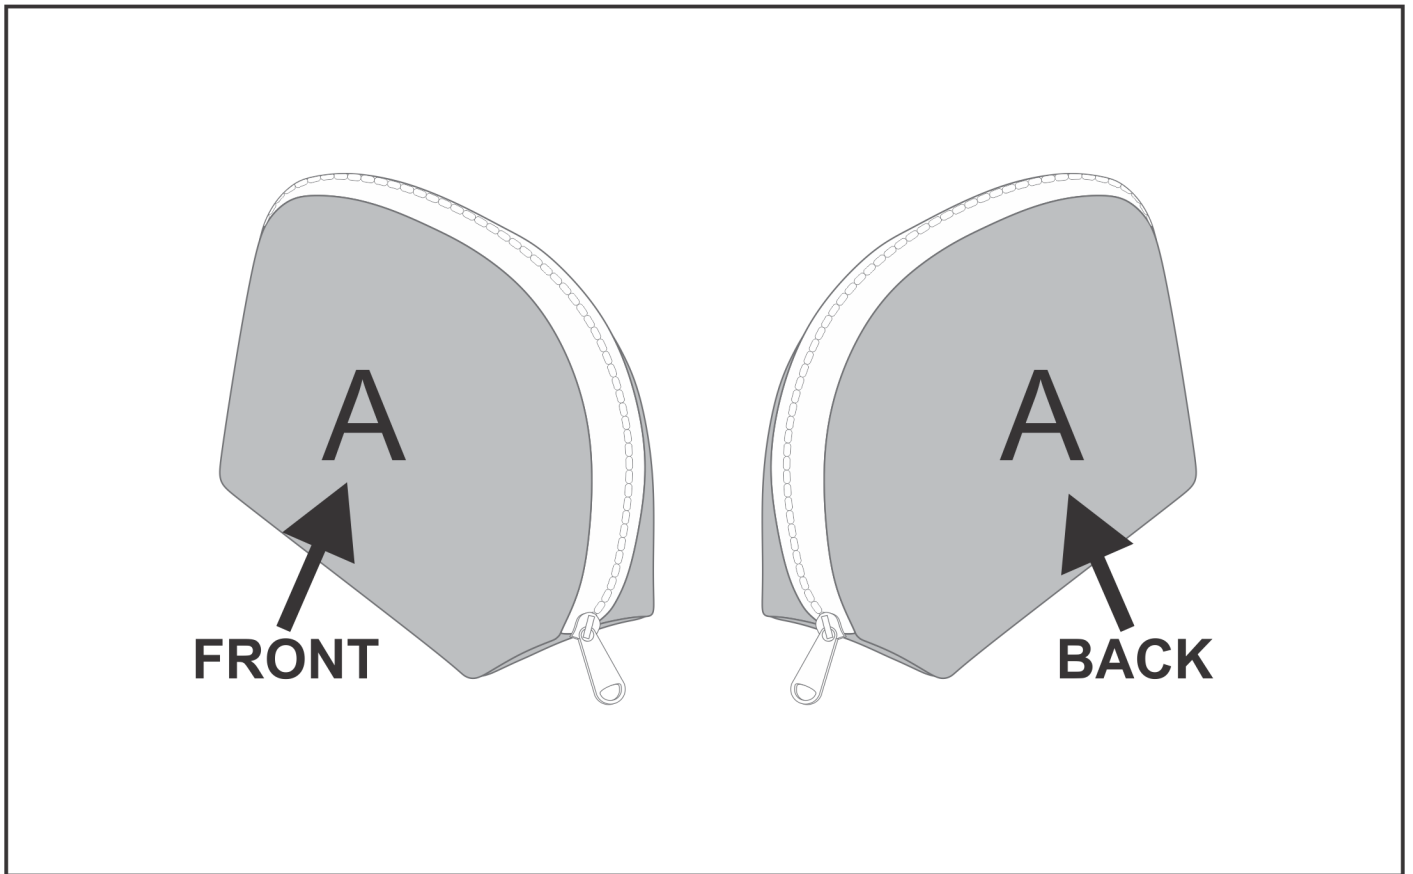

BC-HP-10-G

Hoppla Victoria Midi Cosmetic Bag

Need to know:

- Includes 1-Position Sublimation (setup fees apply)
- **Please Note: We cannot guarantee 100% logo Alignment on all Brandable Panels.**

Branding Options:

Position A

1. Custom Sublimation A (CPSUB-A)
Full Colour
Size: 281mm wide x 407mm high